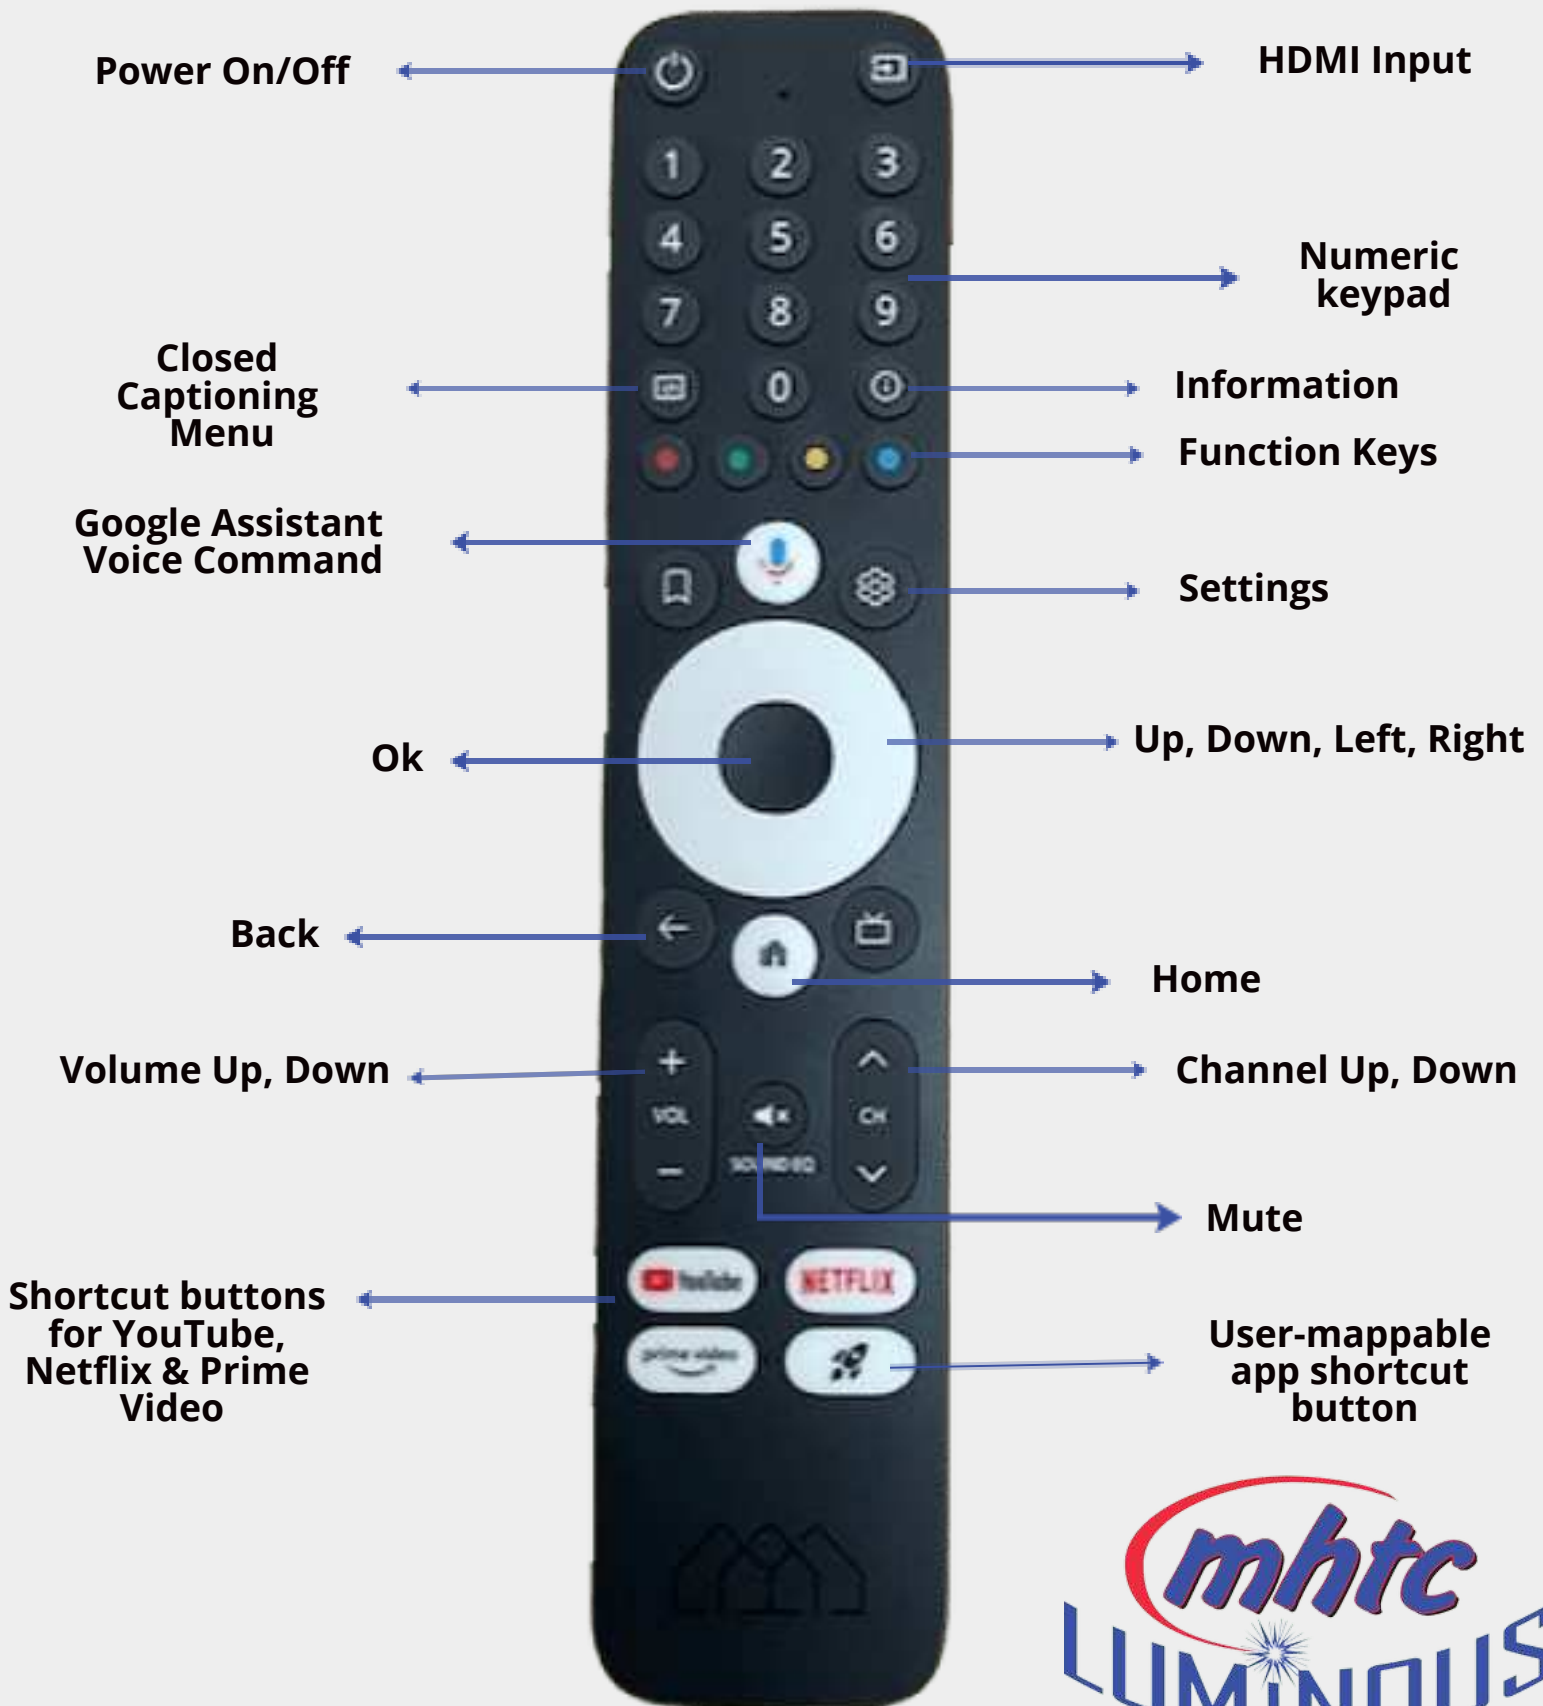

Translite Remote

Translite Remote